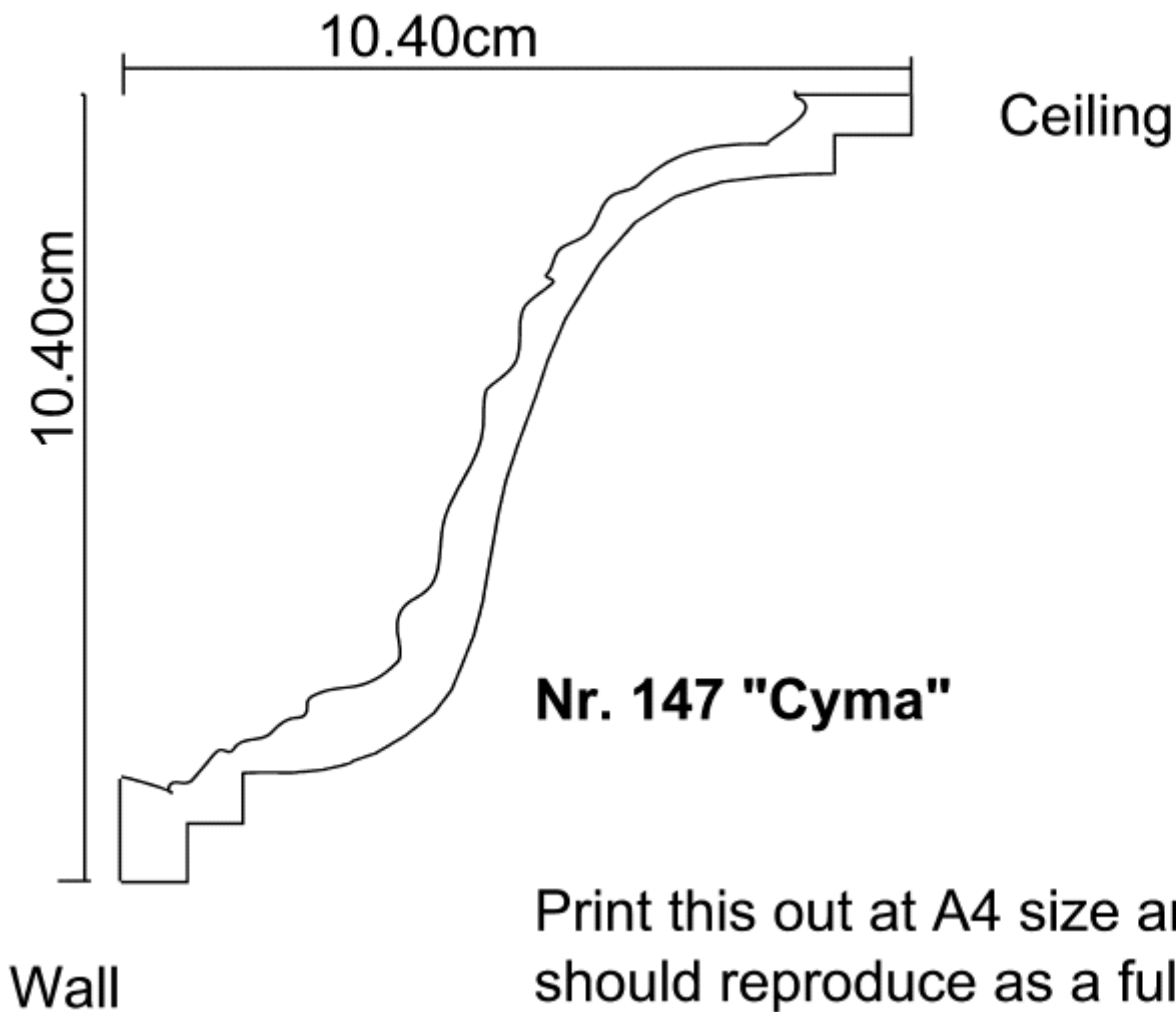

Cornice Nr. 147 “Cyma”

A very clean, modern cornice. Absolutely contemporary in design, a cornice for today's home or this year's workplace.

Looking at the dimensions (below) it is self evidently one of Ossett Mouldings smaller designs. Therefore think about using this pattern in a smaller area or perhaps in complex areas.

Should you be considering installing this cornice yourself, you can certainly consider fixing this one - it's actually easier than most others.

Don't forget that on page two of this actual document there A full size cross section of the design.

Projection 104mm. (c.4")
Depth 104mm. (c.4")
Length of Cast 3400mm. (11'2")
Plain Run Profile

Print this out at A4 size and it should reproduce as a full size cross section of this cornice design.

The original is on show at our Dewsbury premises. Please do call to inspect this or any of our many other designs.