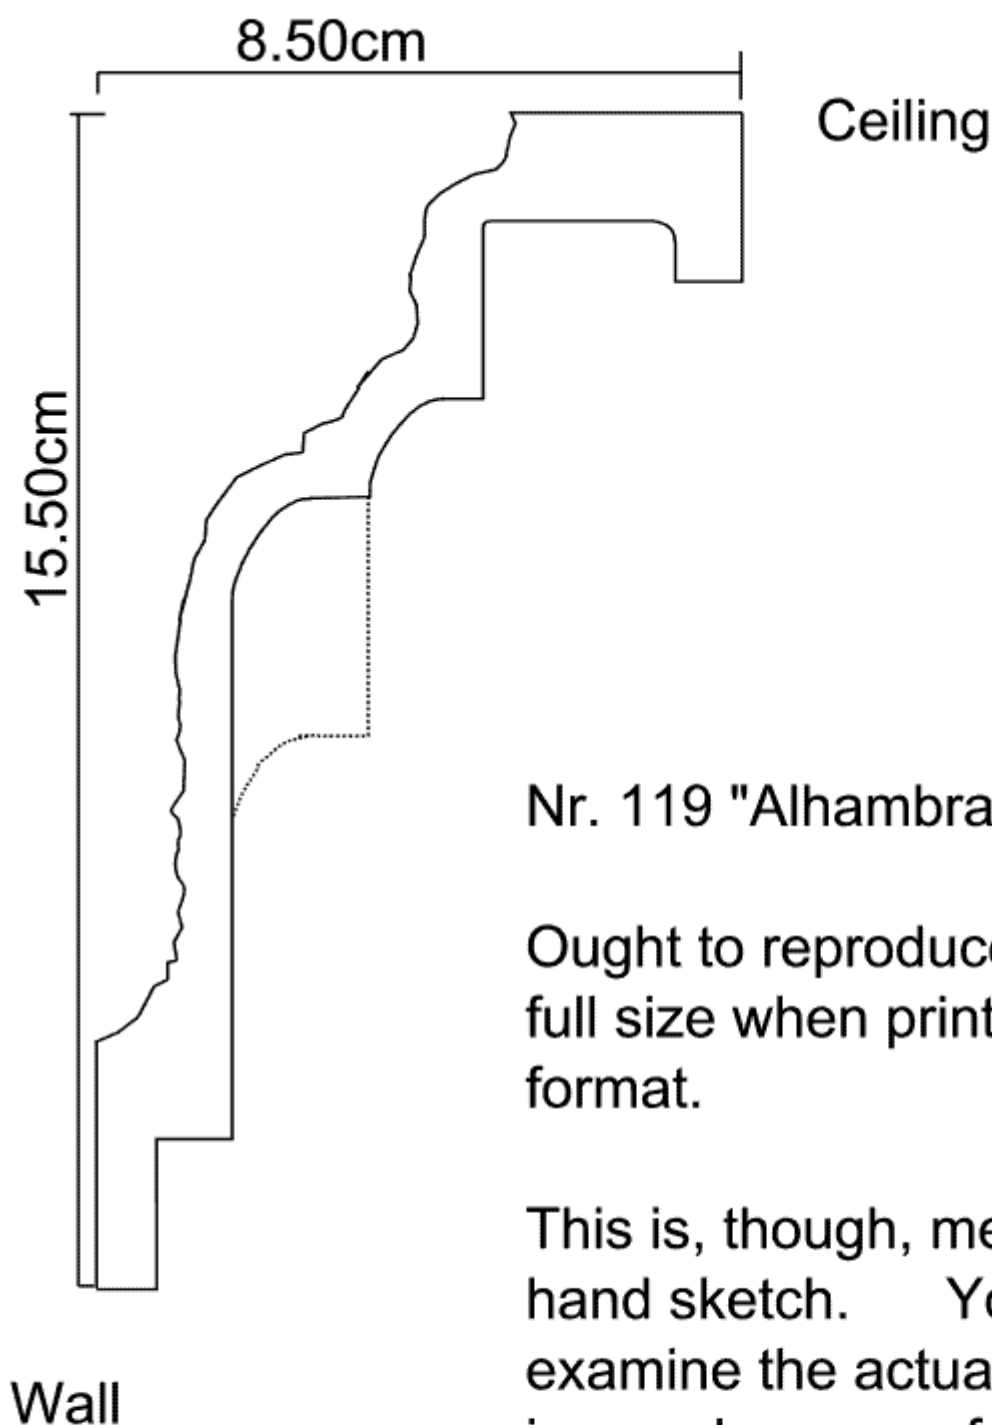

Cornice Nr. 119 “Alhambra”

(Islamic in Style)

Another unusual cornice, this is obviously an Islamic design. While it seems to be a fairly large cornice, it doesn't project onto the ceiling very much, nor is it very deep down the wall. In brief, it is actually quite a small cornice!

Projection 85mm. (c.3.5”)

Depth 115mm. (c.4.5”)

Length of Cast 3250mm. (10’8”)

Heavily Enriched Profile

Nr. 119 "Alhambra"

Ought to reproduce correctly to full size when printed out at A4 format.

This is, though, merely a free hand sketch. You should examine the actual moulding in our showroom for proportion and suitability.